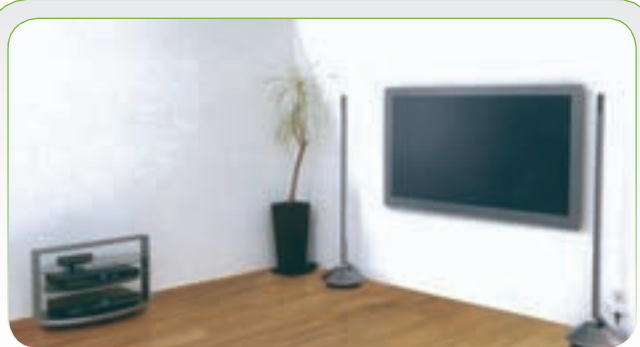

SC-ZT1E-S

- 400w (2.1 Channel Speaker System with Virtual Centre Speaker)
- Sub Woofer built into Speaker Base
- Ultra Slim Speaker Design to Match Z1 Plasma
- Complete Wireless Speaker Setup
- 2x HDMI In
- 1x HDMI Out
- 2x Optical In
- 1x Analogue In
- 1x Phono Out

INTRODUCTION
JULY 2009