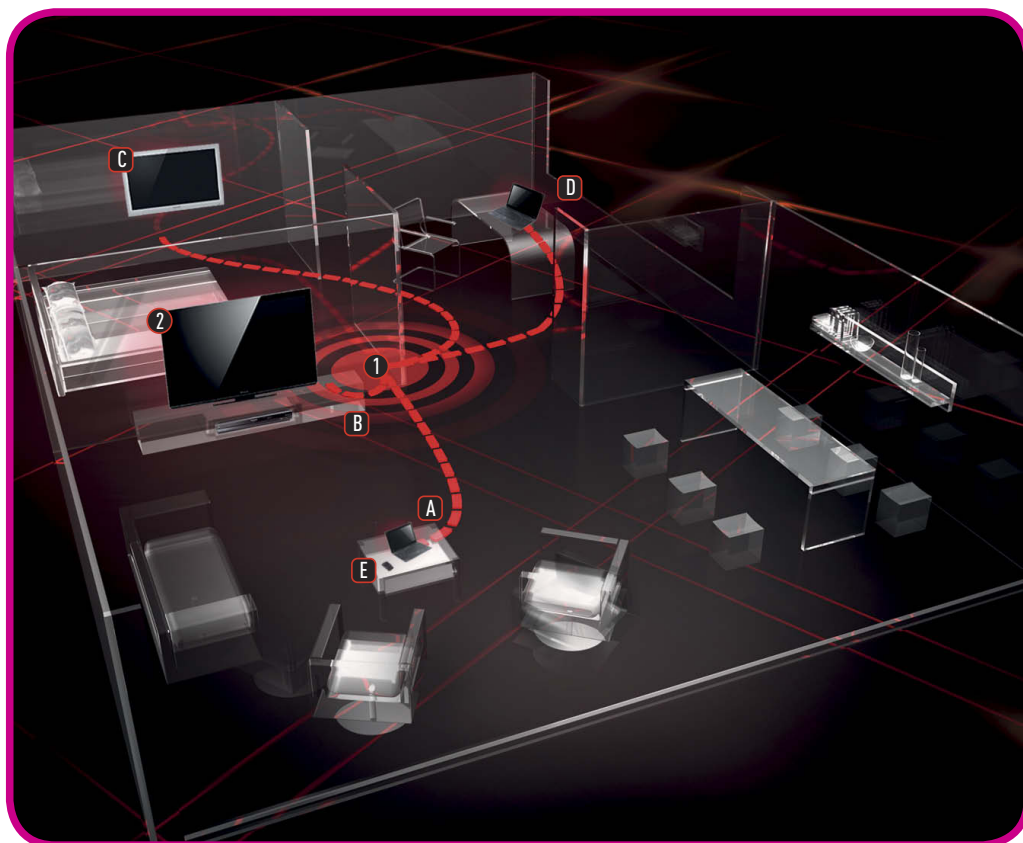

Crosstalk

Anti-Crosstalk

CLEAR 3D IMAGES

When discussing 3D, crosstalk means that the picture intended for the left eye can be seen by the right eye, and vice versa. This crosstalk causes ghosting images, which not only destroys the 3D effect but also significantly strains your eyes. While other flat screen TV display types suffer from crosstalk, Panasonic VIERA 3D TVs boast the fastest response times and innovative processing technologies, which significantly reduce crosstalk.

Smart Networking In Touch with Your World

The way we use our TV is changing dramatically. A new VIERA is much more than just a TV – it's the centre of your home media.

- 1 Wireless Router
- 2 Wireless LAN Adaptor
- A Watch photos and videos saved onto a PC on the large screen TV in your living room.
- B View VIERA Connect with a WiFi connection.
- C Watch TV programmes recorded onto a DIGA Recorder in your living room with a LAN-connected VIERA TV in the bedroom.
- D Watch TV programmes recorded onto a DIGA Recorder in your living room with a DLNA compatible computer in the home office.
- E Control your VIERA with iOS remote control.

USB/SD RECORDING

Most of the latest VIERA flat screen TVs feature two USB connectors for even more recording flexibility and ease. You can hook up an external hard disk drive or plug-in an SD card¹ and store your favourite TV shows or films in excellent quality. The USB HDD Recording function also supports a host of convenient features such as Timer Recording, Direct TV Recording and Pause Live TV². Furthermore, these functions have been integrated as conveniently as possible with dedicated buttons on the VIERA TV remote.

ONE REMOTE, TOTAL CONTROL

VIERA Link allows you to have complete control over all connected Panasonic High Definition AV devices – via the single VIERA remote control. Just hook up the devices to one another using an HDMI cable, sit back and enjoy easy control.