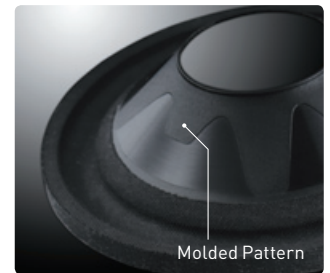

Close-up image

Sound that is faithful to the original

Clear Sound Digital Amplifier

BTT775 BTT370 BTT362 BTT270 BTT262

The Clear Sound Digital Amplifier analyses the difference between the input and output audio signals, and makes the necessary adjustments to produce an output signal with the same low distortion as the input signal. This results in sound that is highly faithful to the original sound source.