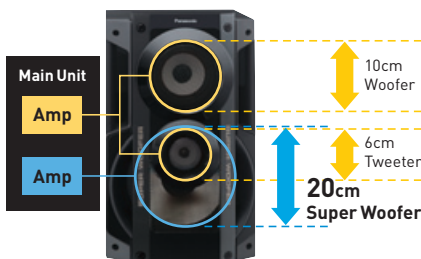

Super Woofer System with Bi-Amplifier

AKX52

A dedicated super woofer speaker for the low frequency range produces powerful bass, allowing the woofer to focus on mid-range for clear vocals. The separated amplifiers also enhance the clearness of sound at each frequency range, resulting in clearer and crisper vocals and more powerful bass.