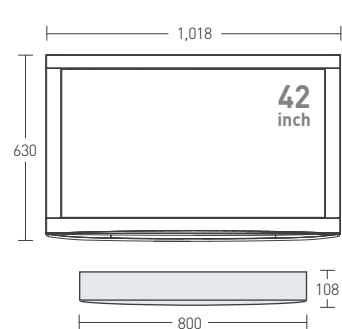

• See P. 26 for detail information

Recommended Combination

■ For SC-HTB520

W1,018 x H75 x D44 mm

■ For SC-BFT800

W1,035 x H188 x D85 mm

■ For SC-HTB10

W800 x H108 x D58 mm