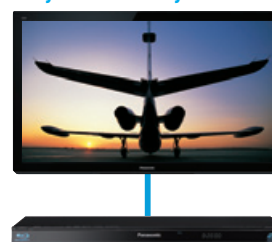

Playback Blu-ray Disc™

Power consumption: 11W
(DMP-BDT210/BDT110)