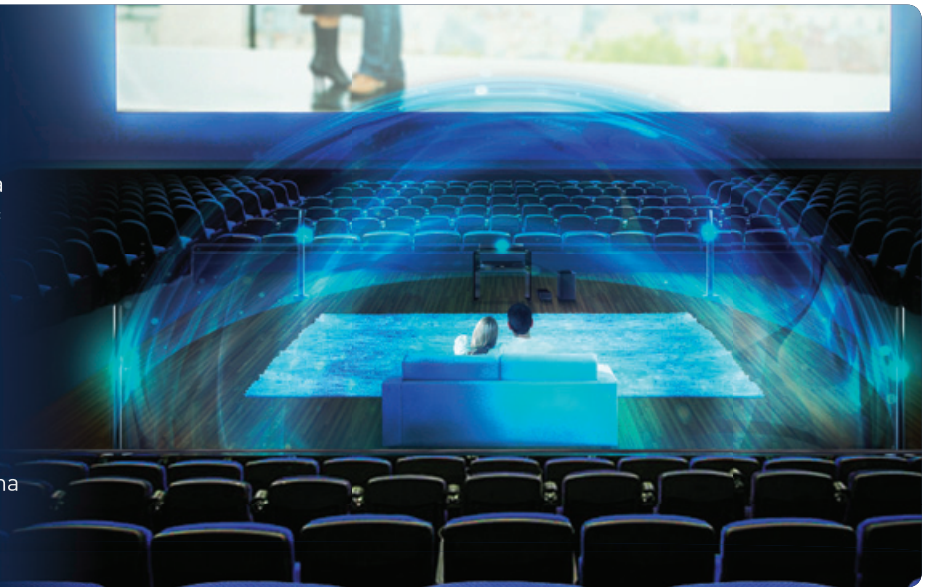

Cinema-like surround sound **Cinema Surround Plus**

BTT775 | BTT370 | BTT270

The virtual speakers created by 'Cinema Surround Sound' deliver a full 360° surround sound environment that provides the type of experience that is achieved from professional installations found in real cinemas. As well as surround sound from eye level speakers, the 2011 models create the virtual sound field of an additional level of speakers, arranged higher up in the room. This adds an additional height dimension, especially effective when accompanying 3D movies.