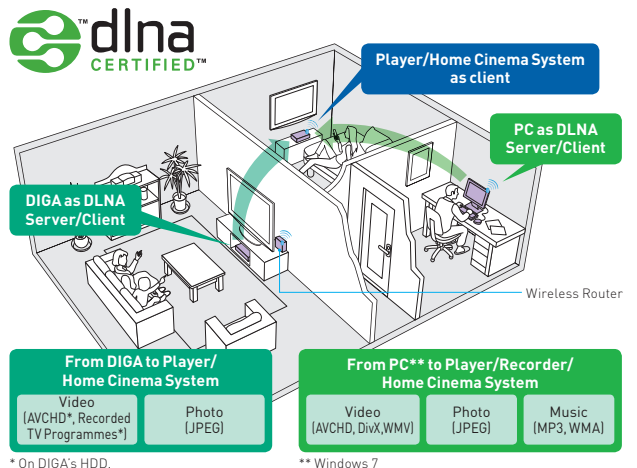

Bloomberg TELEVISION

Enjoy multi content on your PC in a separate room

DLNA

BDT310	BDT210	BDT110	BD75	BWT800	BWT700	BS880	BS780
XW380	BTT775	BTT370	BTT362	BTT270	BTT262	BFT800	

Using DLNA technology, Blu-ray Disc™ players and home cinema systems can access files on a DLNA server-compliant PC* or high definition recorders (DIGA)**. By simply connecting to a home network (LAN), you can enjoy AVCHD, WMV, DivX, JPEG, MP3 and WMA on your PC or AVCHD files, recorded programmes and JPEG on your DIGA**. High definition recorders (DIGA)*** can also act as client, so that you can enjoy a great variety of content on your PC.

* Requires Windows 7 Operating System. The playability may depend on the PC performance.
 ** The recorders (DMR-BS880/BS780/XW380) require a wired connection to a wireless LAN router.
 *** DMR-BWT800/700 only.

DiXiM DMC is available for DLNA

The iPhone, iPod touch, iPad can be used as a remote control for playback, with the content displayed on the screen.

A photo is an App for DLNA media Renderer "DiXiM DMC" and it is running on iPhone, iPod touch and iPad. DiXiM DMC is provided by DigiOn, Inc. See more details at: http://www.digion.com/dixim_dmc/