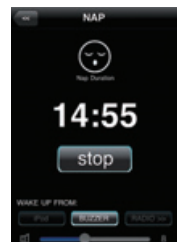

Quick & Easy Setup

Set up your clock radio with iPhone or iPod touch using Memory Loader.

* iPhone not included.

- **1 Big LCD Screen**
- **2 Clear Sound**
  – For Bedside Music Listening
- **3 2 Alarm System**
  – Tender Wake-Up (for iPod/Radio)

High Quality Sound

- Clear Sound

Easy to Use

- Integrated Universal Dock for iPod/iPhone
- Memory Loader App Sync
- Big LCD Screen

Memory Loader

Get more out of the clock radio when you download Memory Loader* from the App Store. Your clock radio will no longer be the same. This application allows you to quickly & easily set up the alarms and preset your favourite radio stations with a user friendly intuitive interface.

2 Alarm Systems

Customise 2 alarms with multi touch interface on iPhone/iPod touch. Set alarm on any day of the week, single day, everyday, weekday or weekend. Also customise snooze and alarm sound from buzzer, music in your iPod or radio.

Nap

A dedicated Nap feature will wake you up from your short rest, without you having to reset your regular alarms.

Radio Customising

You can scan & see the list of radio frequencies you are able to receive at your location. Choose & store up to 5 FM stations into the RC-DC1, for quick tuning in the next time.

Event Reminder

With the events feature, you will always be reminded of your loved one's birthdays and anniversary dates after your regular alarm sound.

* Memory Loader is an app that works with the Panasonic Clock Radio, RC-DC1.
* Events feature on Memory Loader will list the dates (Birthday, Anniversary, etc) stored in your iPhone or iPod touch Contacts in chronological order.
* Memory Loader must be operating and connected to the RC-DC1 for Events & Nap feature to work.
For more information, please visit us at : www.memoryloader.com