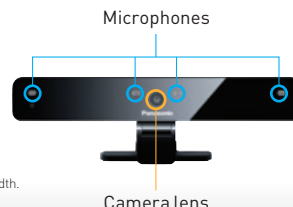

Skype requires optional Communication Camera TY-CC10

1. **High Quality Pictures**
2. 720p* HD image quality
   - Built-in H.264 encoder
   - Wide angle

1. **High Quality Sound**
2. Four multi-directional microphones

* Resolution may vary depending on the Internet bandwidth.