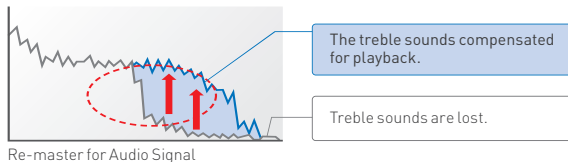

Pure sound even with a Wi-Fi system

Bluetooth Re-Master

HC55DB HC05

Audio signals that are lost during Bluetooth wireless transmission are compensated, so you get high quality music from your iPhone or iPod touch with fingertip operation.