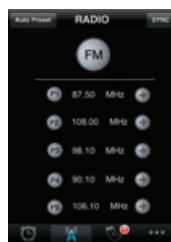

Radio Customising

You can scan & see the list of radio frequencies you are able to receive at your location. Choose & store up to 5 FM stations into the RC-DC1, for quick tuning in the next time.

Event Reminder

With the events feature, you will always be reminded of your loved one's birthdays and anniversary dates after your regular alarm sound.