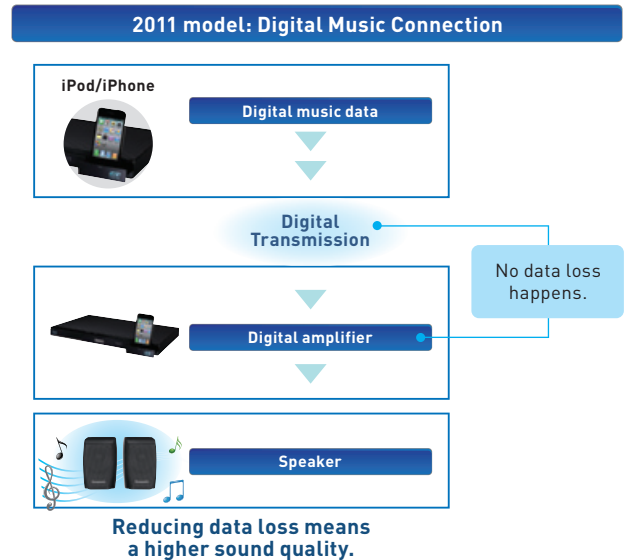

caused by digital/analogue conversion and during transmission. Allowing the users to enjoy their favourite iPod tunes with pure sound that is highly faithful to the original.