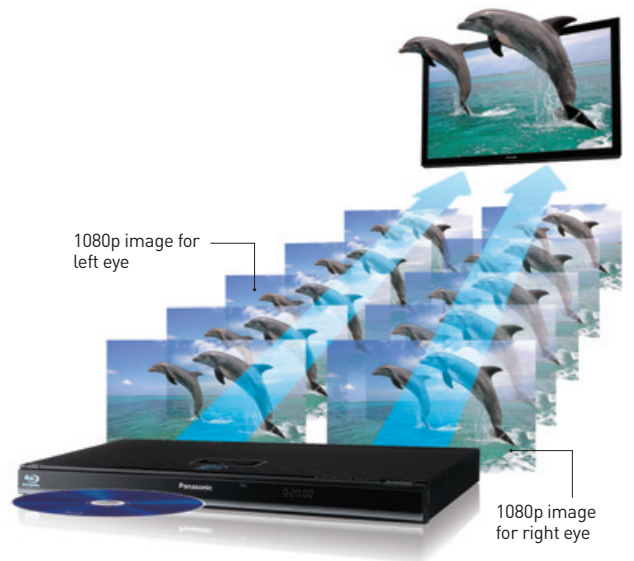

FULL HD 3D Blu-ray Disc™ Playback

BDT310	BDT210	BDT110	BWT800	BWT700	BS880	BS780
BTT775	BTT370	BTT362	BTT270	BTT262	BFT800	

Advanced 2D image technology accumulated over the years at the Panasonic Hollywood Laboratory (PHL) has also been applied to 3D image playback, allowing high quality images to approach original film quality. Lifelike 3D images with dramatic leaping effects and enhanced depth, lustre and texture are beautifully reproduced.

- Leaping Effect
- Enhanced Depth
- Lustre and Texture

Gives you all the fine details and nuances of the Blu-ray Disc™