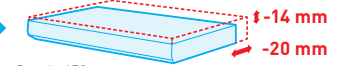

* Compared with the DMP-BD65 2010 model.

Blu-ray Disc™ Player

DMP-BD65

Depth: 199 mm
Height: 49 mm

DMP-BDT310/BD210/BDT110/BD75

Depth: 179 mm
Height: 35 mm

Blu-ray Disc™ Home Cinema System

SC-BT735/BT330/BT230/BT222