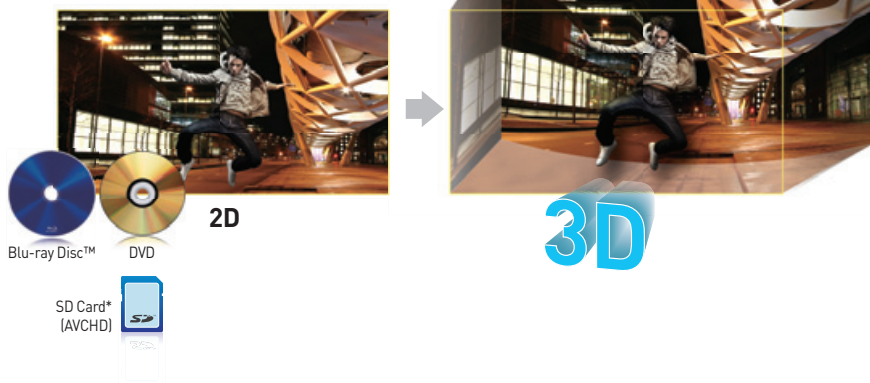

Convert DVD/Blu-ray™ movie images into 3D

2D-3D Conversion

BDT310	BDT210	BDT110	BWT800	BWT700	BTT775	BTT370
BTT362	BTT270	BTT262				

The 2D-3D Conversion makes it possible to convert images from DVDs and Blu-ray™ discs into 3D with natural depth perception. So you can watch your prize DVD movie collection in 3D for greater viewing enjoyment. Even more, the AVCHD movie files recorded with HD camcorders can also be converted from 2D to 3D.

* Except for 1080/60p, 1080/50p movie files recorded with Panasonic HD Camcorder.

Watch movies with the 3D effects you want

3D Effect Controller

BDT310	BDT210	BDT110	BWT800	BWT700	BTT775	BTT370
BTT362	BTT270	BTT262				

The 3D Effect Controller lets you moderate the leaping effects of 3D images. It also lets you adjust the amount of depth, so you can view expansive images and enjoy movies with exactly the kind of 3D effects you want.