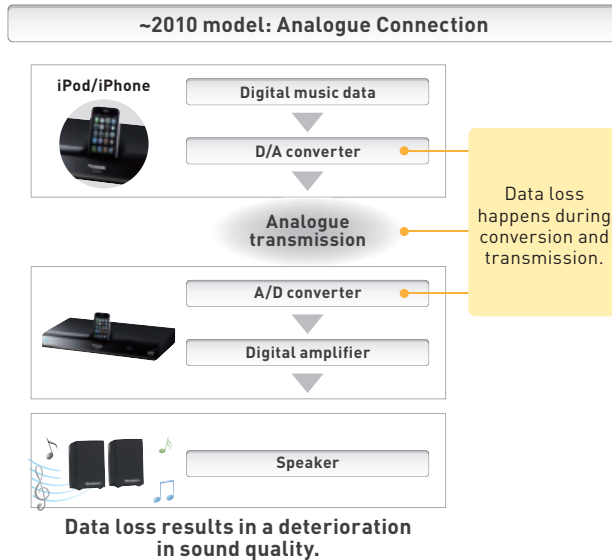

True to Cinema Sound Quality

Enjoy high quality sound from your iPod/iPhone Digital Music Connection for iPod/iPhone

BTT775 | BTT370 | BTT362 | BTT270 | BTT262

Digital music connection of an iPod or iPhone also allows the home cinema system to process music signals in their original digital form. This eliminates sound degradation