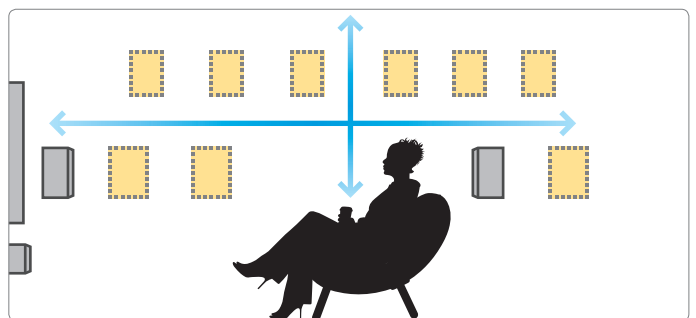

Cinema Surround Plus

Not only horizontal, but also vertical surround feeling is improved.