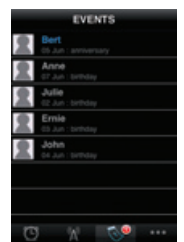

* Memory Loader is an app that works with the Panasonic Clock Radio, RC-DC1.
* Events feature on Memory Loader will list the dates (Birthday, Anniversary, etc) stored in your iPhone or iPod touch Contacts in chronological order.
* Memory Loader must be operating and connected to the RC-DC1 for Events & Nap feature to work.
For more information, please visit us at : www.memoryloader.com