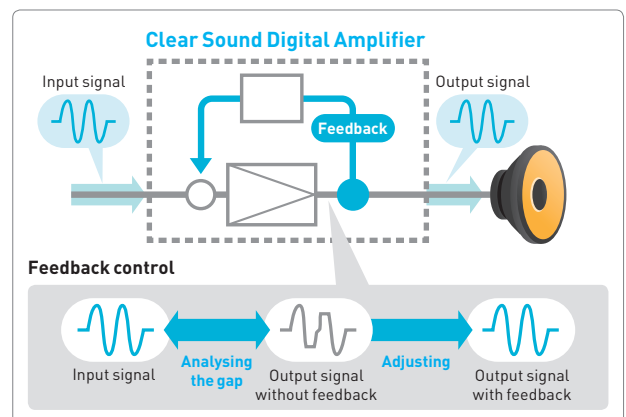

Anti-Distortion Speaker

Close-up image

Sound that is faithful to the original

Clear Sound Digital Amplifier

BTT775 BTT370 BTT362 BTT270 BTT262

The Clear Sound Digital Amplifier analyses the difference between the input and output audio signals, and makes the necessary adjustments to produce an output signal with the same low distortion as the input signal. This results in sound that is highly faithful to the original sound source.