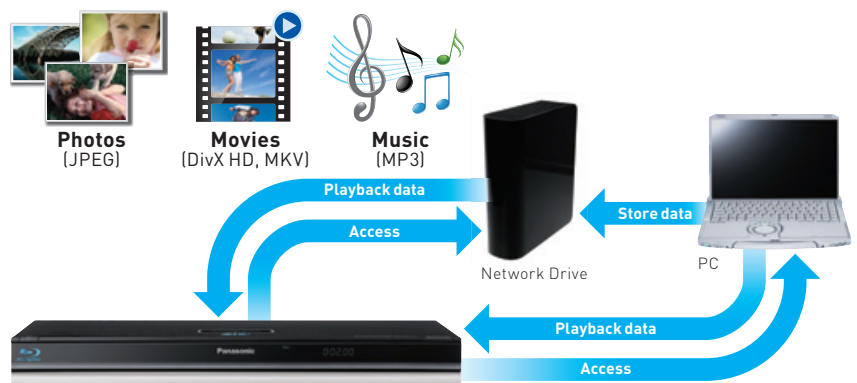

Playback Multi Format Data

DLNA, the DLNA logo and DLNA CERTIFIED are trademarks, service marks, or certification marks of the Digital Living Network Alliance.