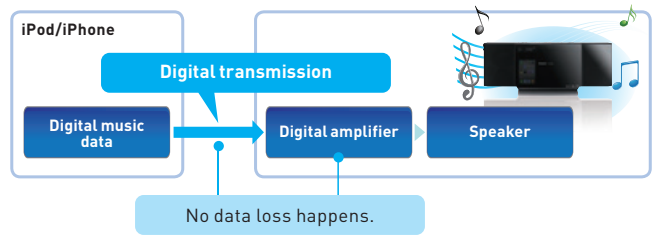

High Quality Sound

Enjoy high quality sound from your iPod or iPhone Digital Music Connection for iPod/iPhone

HC55DB HC35DB HC25DB HC05

Digital music connection of an iPod or iPhone also allows the compact stereo system to process music signals in their original digital form. This eliminates sound degradation caused by digital/analogue conversion and during transmission. Allowing the users to enjoy their favourite iPod tunes with pure sound that is highly faithful to the original.