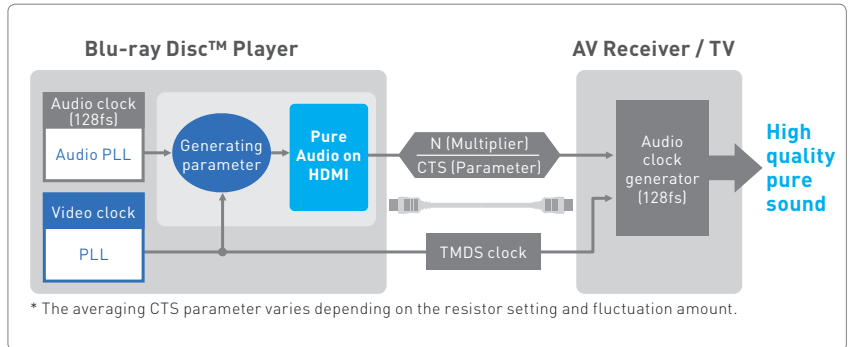

6 different types of vacuum tube sound

High quality sound with less interference from unnecessary video signals High Clarity Sound

BDT310 | BDT210 | BTT775 | BTT370 | BTT362 | BTT270 | BTT262

When the analogue video terminal is not being used, the electrical current that flows through the analogue video circuit can be completely stopped. This prevents adverse effects on the audio signals and produces clearer sound.

Create an ideal acoustic environment for the audio receiver
Twin HDMI

BDT310 BWT800

One output can be dedicated to an audio signal output. The Twin HDMI function achieves better sound quality and matches the needs of the users who want to customise their cinema system with legacy* audio equipment.