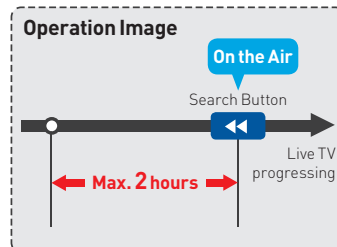

Long time archiving in HD quality

35-Hour Long Time Archiving in HM mode

BWT800 BWT700 BS880 BS780 XW380

This function is really convenient for saving hard disk space. In HM mode, a maximum of 35 hours of high definition recording data can be saved onto BD-RE DL/BD-R DL (50GB).

What's more, the DMR-BWT800 and DMR-BWT700 are compatible with the Timer Recording function. Set the recording mode when you programme a recording and after it has been recorded the DIGA automatically converts to another mode. No need for you to convert yourself. - great for when you are going away on holiday.

Recording time in HD quality

Recording Mode	500GB*1 (HDD)	320GB*2 (HDD)	250GB*3 (HDD)	50GB (BD-R/BD-RE DL)*4
DR(HD) 14Mbps (BS)/ 8Mbps (BWT, XW)	76h/ 129h	—/ 79h	36.5h/ 63h	7.5h/ 13h
HG	78h	48h	39h	8h
HX	117h	73h	58h	12h
HE	176h	110h	87h	18h
HL	235h	147h	117h	24h
HM	341h	214h	169h	35h

*1 DMR-BWT800/BS880 For DMR-BS800, HG: 79h, HX: 118h, HE: 177h, HL: 237h, HM: 343h
*2 DMR-BWT700 *3 DMR-BS780/XW380 *4 Blu-ray Disc™ Recorder only

Easily set recording timer

Series Record with Series Folders

BWT800 BWT700 BS880 BS780 XW380

Set the timer to record just once and each programme in the series will automatically be recorded. Recorded series' are easily located as they are automatically archived in the same folder.

Easy and convenient operation

Pause Live TV and Rewind Live TV

BWT800 BWT700 BS880 BS780 XW380

Enjoy the simple new convenience of being able to Rewind Live TV. Rewind back up to 2 hours to the scene you want and never miss a thing. Pause Live TV also lets you pause live TV programmes as though you are watching a DVD or Blu-ray Disc™.