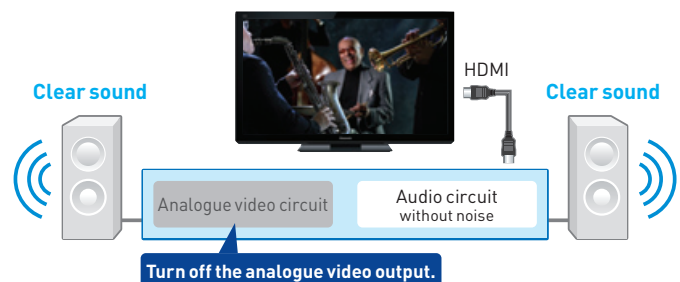

High quality sound with less interference from unnecessary video signals High Clarity Sound

BDT310 | BDT210 | BTT775 | BTT370 | BTT362 | BTT270 | BTT262

When the analogue video terminal is not being used, the electrical current that flows through the analogue video circuit can be completely stopped. This prevents adverse effects on the audio signals and produces clearer sound.