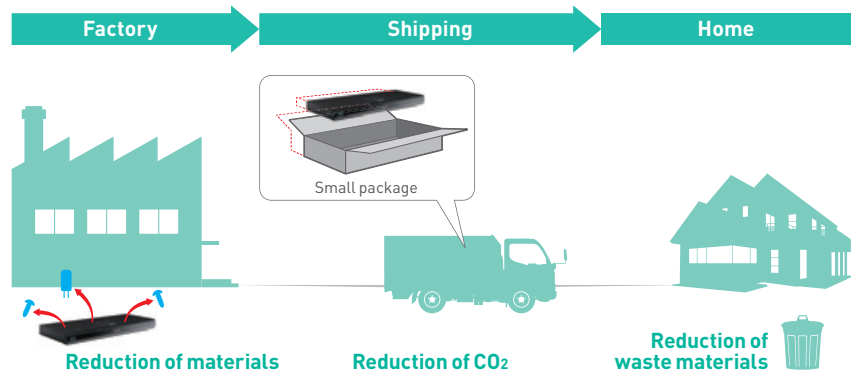

Designed to match your room interior

Compact Main Unit

BDT310	BDT210	BDT110	BD75	BTT775	BTT370	BTT362
BTT270	BTT262					

These new models are more compact than Panasonic 2010 models, with a height that's 14mm* lower for the Blu-ray Disc™ players and 16mm lower for the Blu-ray Disc™ home cinemas, and a depth that's 20mm* shorter for the Blu-ray Disc™ players. The reduced height allows the player and the main unit to fit into slim and stylish AV racks. The carton box volume for Blu-ray Disc™ players is also reduced by 50%* to raise transportation efficiency and help reduce CO2 emissions.

* Compared with the DMP-BD65 2010 model.

Blu-ray Disc™ Player

DMP-BD65

Depth: 199 mm
Height: 49 mm

DMP-BDT310/BD210/BDT110/BD75

Depth: 179 mm
Height: 35 mm

Blu-ray Disc™ Home Cinema System

SC-BT735/BT330/BT230/BT222

Height: 54 mm
(Dimensions are approximate.)

SC-BTT775*/BTT370/BTT362/BTT270/
BTT262

Height: 38 mm

* SC-BTT775: 40 mm

Environmentally friendly eco products

Compact Design

BDT310	BDT210	BDT110	BD75	BTT775
BTT370	BTT362	BTT270	BTT262	

By making products more slim and compact, the materials used on the products and the packaging are reduced. With rationalised packaging, more efficient logistics are made possible, leading to less CO2 emission. Panasonic Blu-ray Disc™ products are produced with environmental consideration that extends from the factory to final delivery.

Reduced power consumption during standby

Low Power Consumption

A reduction in power consumption has been achieved compared with 2010 models. Panasonic Blu-ray Disc™ products are designed to consume as little as possible in order to save natural resources.

Blu-ray Disc™ Player (DMP-BDT210/BDT110)

	2010 model*	2011 model
Power Consumption	20W	11W 45% Down
Quick Start On	7W	3.3W 52% Down

* DMP-BD65 2010 model.

Smart energy saving with VIERA Link

VIERA Link Reduces Power Consumption

BDT310	BDT210	BDT110	BWT800	BWT700	BS880	BS780
XW380	BTT775	BTT370	BTT362	BTT270	BTT262	BFT800

Standby Power Save automatically minimises power consumption when the VIERA TV's power is turned off with the remote control. The Blu-ray Disc™ players are also compatible with Intelligent Auto Standby which puts Blu-ray Disc™ players into standby mode with Quick Start on when the input switches back to TV after a movie finishes.

* Available for 2009 and later VIERA models.