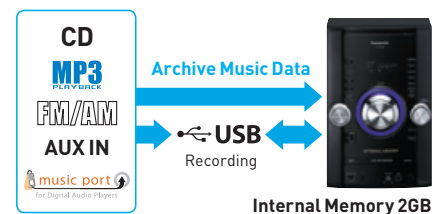

Internal Memory and USB Memory

AKX52

Store music easily from CD, MP3 disc (CD-R/RW) and USB memory, or record from music port AUX-in and FM/AM radio. The songs can be sorted by creating your own playlist, making it easy to enjoy your favourite music anytime. Even more, the stored songs on the internal memory can be copied back to USB memory for more convenience.