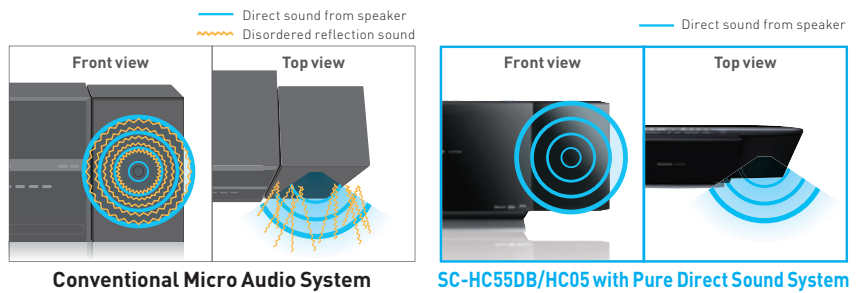

Clear sound reproduction

Pure Direct Sound System

HC55DB HC05

The distortion that is commonly generated by the scattered reflection of sounds from the body surface is dramatically reduced by digital signal processing (DSP) to reproduce highly pure sounds.