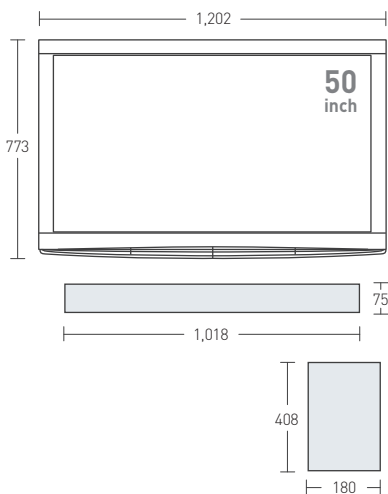

• See P. 26 for detail information

Recommended Combination

■ For SC-HTB520

W1,018 x H75 x D44 mm

■ For SC-BFT800

W1,035 x H188 x D85 mm

■ For SC-HTB10

W800 x H108 x D58 mm