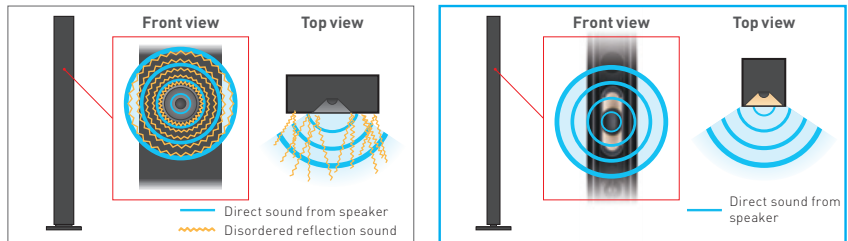

Clear, direct sound without unwanted acoustic reflections

Pure Direct Sound Speaker

BTT775

Wide speaker boxes often produce unwanted acoustic reflections. This slim-type speaker box reduces unwanted reflections, and delivers pure, direct, high quality sound.

Normal Speaker

Pure Direct Sound Speaker

Achieving clear sound

Anti-Distortion Speaker

BTT370 BTT362

The Anti-Distortion Speaker features an uneven thickness for the rear surface of the speaker cone. This uneven thickness serves to suppress unwanted vibrations, to produce clear sound with minimal noise.