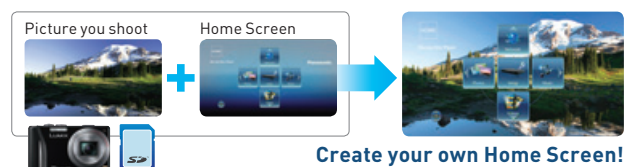

Smart operation with intuitive GUI

iPhone Remote Control

BDT310 | BDT210 | BDT110 | BWT800 | BWT700

Simply install a Panasonic App on your iPhone, iPod touch or iPad and you can use it like a remote control to operate your Blu-ray Disc™ recorder or player. If you've got an iPhone it is usually close to hand, so use it to search and playback your recorded content as though it were your actual remote control.