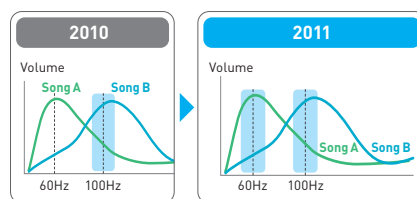

D.Bass with Smart Control

AKX52 AKX12

Bass sounds are conventionally controlled to match the sound volume. The 2011 models detect the characteristics of music, and emphasise the frequency band that has the most bass. This preserves the characteristics of the original musical instruments and produces powerful, rich bass sounds.

Bass is controlled to match the frequency response.